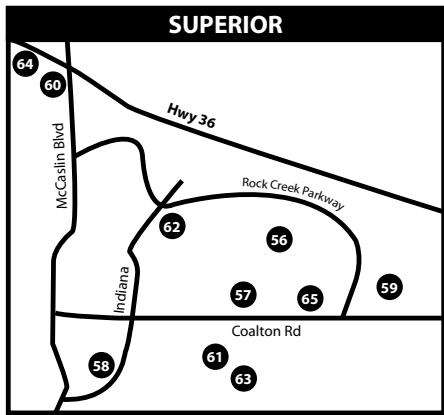

# YMCA of BOULDER VALLEY LOCATIONS

## LOUISVILLE/LAFAYETTE

37. **Arapahoe YMCA**  
2800 Dagny Way, Lafayette, CO
38. **Angevine Middle**  
1150 S. Boulder Rd, Lafayette, CO
39. **Centaurus High**  
10300 South Boulder Rd, Lafayette, CO
40. **Coal Creek Elementary**  
801 W. Tamarisk, Lafayette, CO
41. **Fireside Elementary**  
845 West Dahlia, Louisville, CO
42. **Lafayette Elementary**  
101 N. Belmont, Lafayette, CO
43. **Louisville Elementary**  
400 Hutchinson St, Louisville, CO
44. **Louisville Middle School**  
1341 Main Street, Louisville, CO
45. **Louisville Rec Center**  
900 West Via Appia, Louisville, CO
46. **Louisville Skate Park**  
900 West Via Appia, Louisville, CO
47. **Monarch High**  
329 Campus Dr, Louisville, CO
48. **Monarch K-8**  
263 Campus Dr, Louisville, CO
49. **Mud Slingers Pottery Studio**  
Louisville, CO
50. **Pioneer Elementary**  
101 E. Baseline Rd, Lafayette, CO
51. **Project YES**  
104 W. Baseline Rd, Lafayette, CO
52. **Ryan Elementary**  
1405 Centaur Village Drive, Lafayette, CO
53. **Sanchez Elementary**  
655 Sir Galahad Drive, Lafayette, CO

## SUPERIOR

56. **Circle Park**  
Eldorado & Coal Creek, Superior, CO
57. **Community Park**  
1350 Coalton Rd, Superior, CO
58. **Eldorado K-8**  
3351 S. Indiana St, Superior, CO
59. **Horizon Community Center**  
2200 Taylor, Superior
60. **Parks & Rec Office**  
127 E. Coal Creek Drive, Superior
61. **South Rec Center**  
3300 Huron Dr, Superior, CO
62. **Superior Elementary**  
1800 S. Indiana, Superior
63. **Superior Skate Park**  
Mount Sopris Pkwy & Huron Peak Ave, Superior, CO
64. **Wild Oats**  
303 Marshall Rd, Superior, CO
65. **Williams Field**  
1350 Coalton Rd, Superior, CO

## BAILEY

66. **Camp Santa Maria**  
Bailey, CO