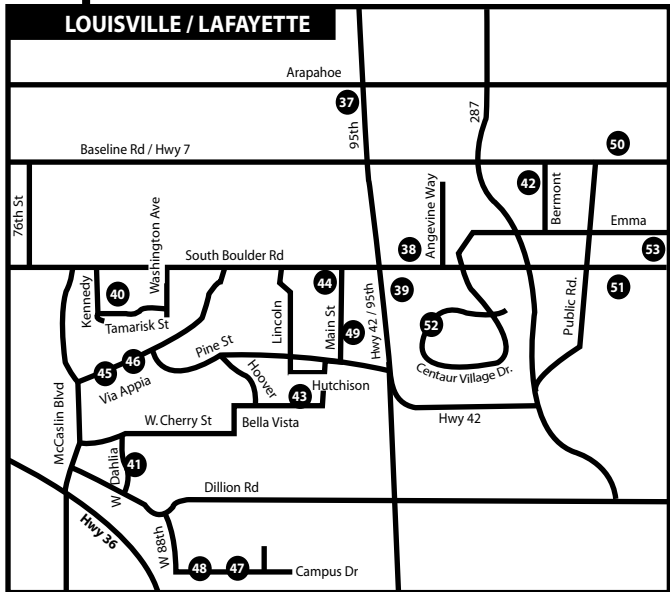

# YMCA of BOULDER VALLEY LOCATIONS

## LOUISVILLE/LAFAYETTE

37. **Arapahoe YMCA**  
2800 Dagny Way, Lafayette, CO
38. **Angevine Middle**  
1150 S. Boulder Rd, Lafayette, CO
39. **Centaurus High**  
10300 South Boulder Rd, Lafayette, CO
40. **Coal Creek Elementary**  
801 W. Tamarisk, Lafayette, CO
41. **Fireside Elementary**  
845 West Dahlia, Louisville, CO
42. **Lafayette Elementary**  
101 N. Belmont, Lafayette, CO
43. **Louisville Elementary**  
400 Hutchinson St, Louisville, CO
44. **Louisville Middle School**  
1341 Main Street, Louisville, CO
45. **Louisville Rec Center**  
900 West Via Appia, Louisville, CO
46. **Louisville Skate Park**  
900 West Via Appia, Louisville, CO
47. **Monarch High**  
329 Campus Dr, Louisville, CO
48. **Monarch K-8**  
263 Campus Dr, Louisville, CO
49. **Mud Slingers Pottery Studio**  
Louisville, CO
50. **Pioneer Elementary**  
101 E. Baseline Rd, Lafayette, CO
51. **Project YES**  
104 W. Baseline Rd, Lafayette, CO
52. **Ryan Elementary**  
1405 Centaur Village Drive, Lafayette, CO
53. **Sanchez Elementary**  
655 Sir Galahad Drive, Lafayette, CO

## SUPERIOR

56. **Circle Park**  
Eldorado & Coal Creek, Superior, CO
57. **Community Park**  
1350 Coalton Rd, Superior, CO
58. **Eldorado K-8**  
3351 S. Indiana St, Superior, CO
59. **Horizon Community Center**  
2200 Taylor, Superior
60. **Parks & Rec Office**  
127 E. Coal Creek Drive, Superior
61. **South Rec Center**  
3300 Huron Dr, Superior, CO
62. **Superior Elementary**  
1800 S. Indiana, Superior
63. **Superior Skate Park**  
Mount Sopris Pkwy & Huron Peak Ave, Superior, CO
64. **Wild Oats**  
303 Marshall Rd, Superior, CO
65. **Williams Field**  
1350 Coalton Rd, Superior, CO

## BAILEY

66. **Camp Santa Maria**  
Bailey, CO